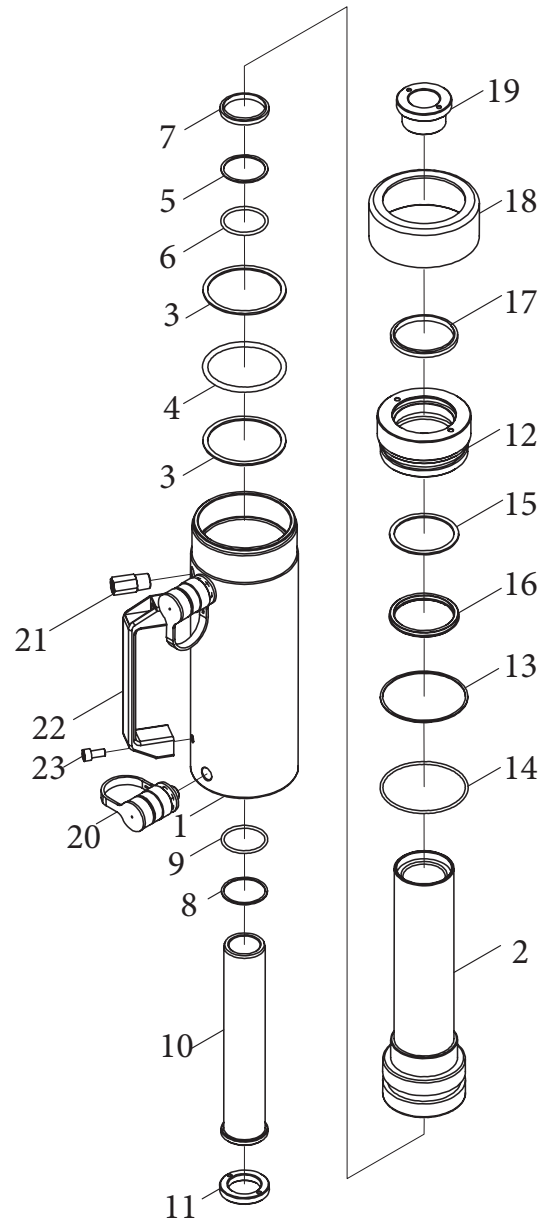

Model # CHD307

Item	Part #	Qty	Description
1	1B11180	1	Cylinder body
2	1B11181	1	Ram Plunger
3*	1B11447	2	Back-Up Ring
4*	1B11488	1	O-Ring
5*	1B11379	1	Back-Up Ring
6*	1B11485	1	O-Ring
7*	1B11386	1	Wiper
8*	1B11417	1	Back-Up Ring
9*	1B11346	1	O-Ring
10	1B11113	1	Center Sleeve
11	1B11114	1	Center Sleeve Nut
12	1B11182	1	Stop Ring
13	1B11566	1	Retracting Spring
14	1B11183	1	Housing Insert
15*	1B11382	1	Wiper
16	1B11414	1	Ram Sleeve
17	1B11112	1	Load cap
18	FMC6	1	Quick Coupler
19	1B11498	1	Pipe Plug
20	1B11499	1	Pipe Plug
21	1B11827	1	Vent Plug
22	1B11012	1	Handle Ring

Repair kit 1BK1844 includes all items marked with an *